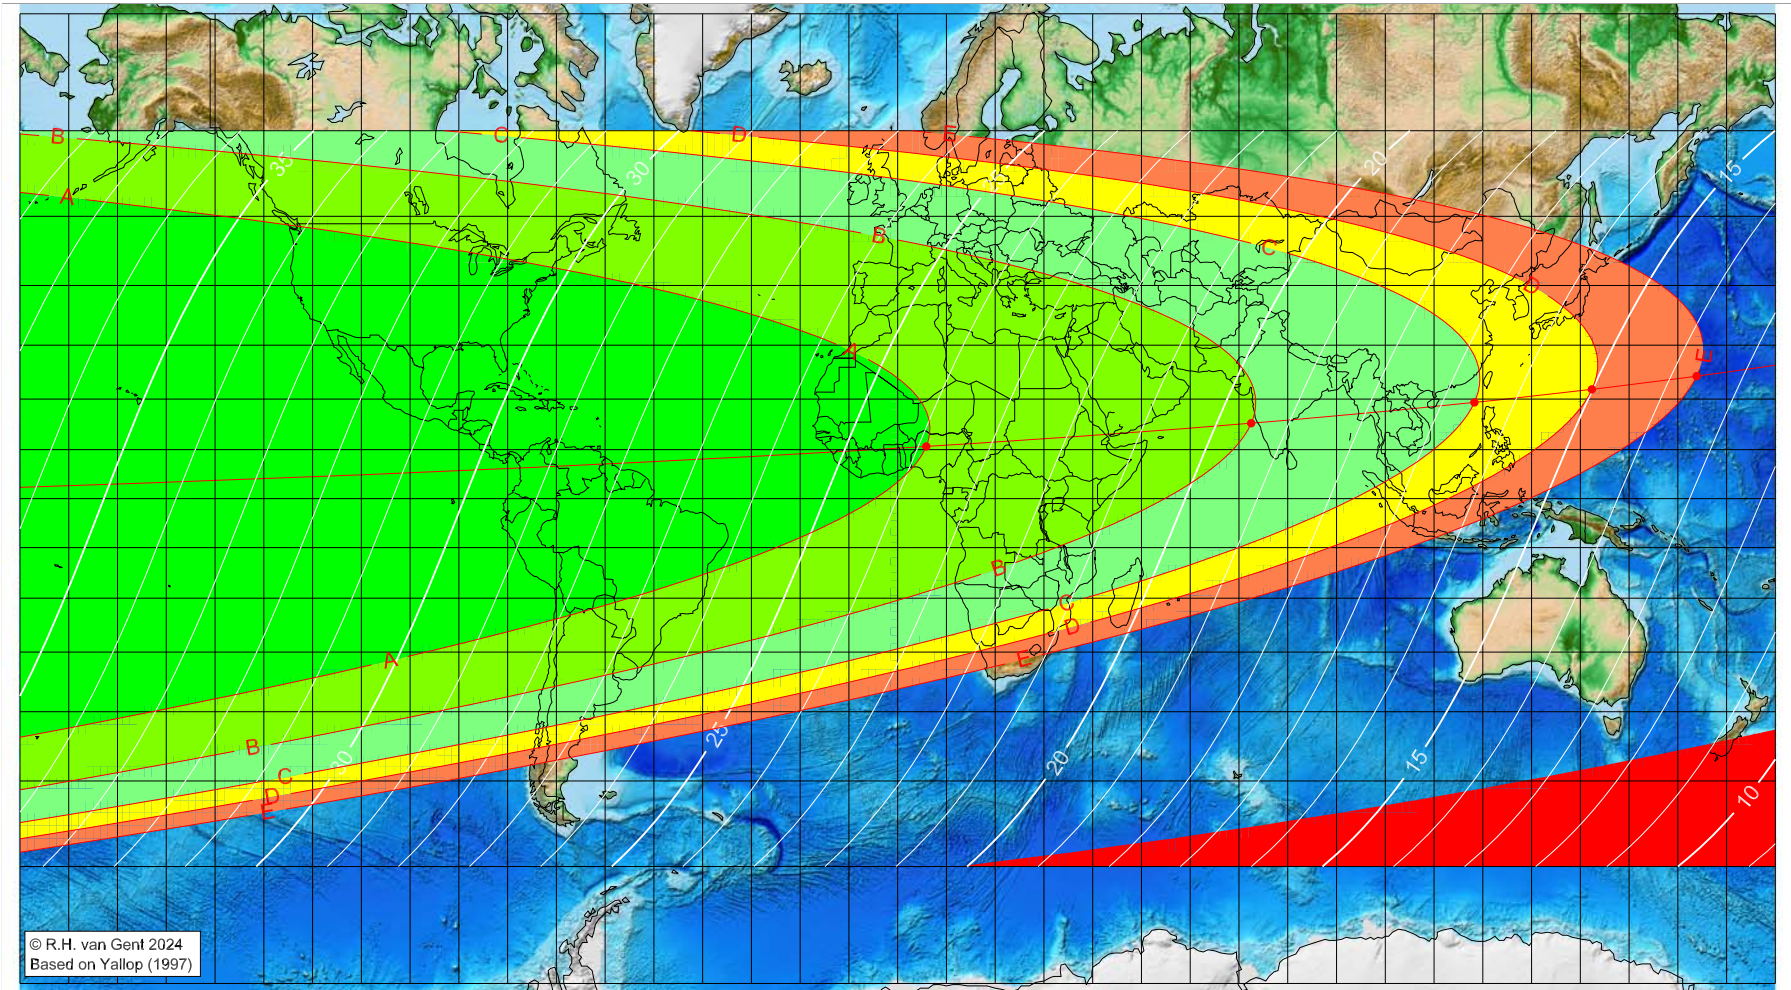

First visibility lunar crescent for Muḥarram 1445 AH

Global visibility map for 18 July 2023 [Tuesday]
Day after luni-solar conjunction

Astronomical New Moon: 17 July 2023, 18h 31.8m (UTC)

First visibility (●)

Astronomical (Brown) Lunation Number = 1244
Islamic Lunation Number = 17329
TT - UT [= ΔT] = 1.2 min

- A – easily visible to the unaided eye
- B – visible under perfect atmospheric conditions
- C – visible to the unaided eye after found with optical aid
- D – only visible with binoculars or conventional telescopes
- E – not visible with conventional telescopes
- F – below Danjon limit (7°)

Longitude (°)	Latitude (°)	Lunar age (h)
5.87	10.64	23.89
72.50	15.28	19.52
118.28	19.35	16.56
142.37	21.86	15.01
163.87	24.35	13.64

Lunar age (in hours) is given for the 'best time', defined as the moment 4/9ths between sunset and moonset

- moonset before sunset
- before conjunction (astronomical new moon)

More info: <https://webspacescience.uu.nl/~gent0113/>