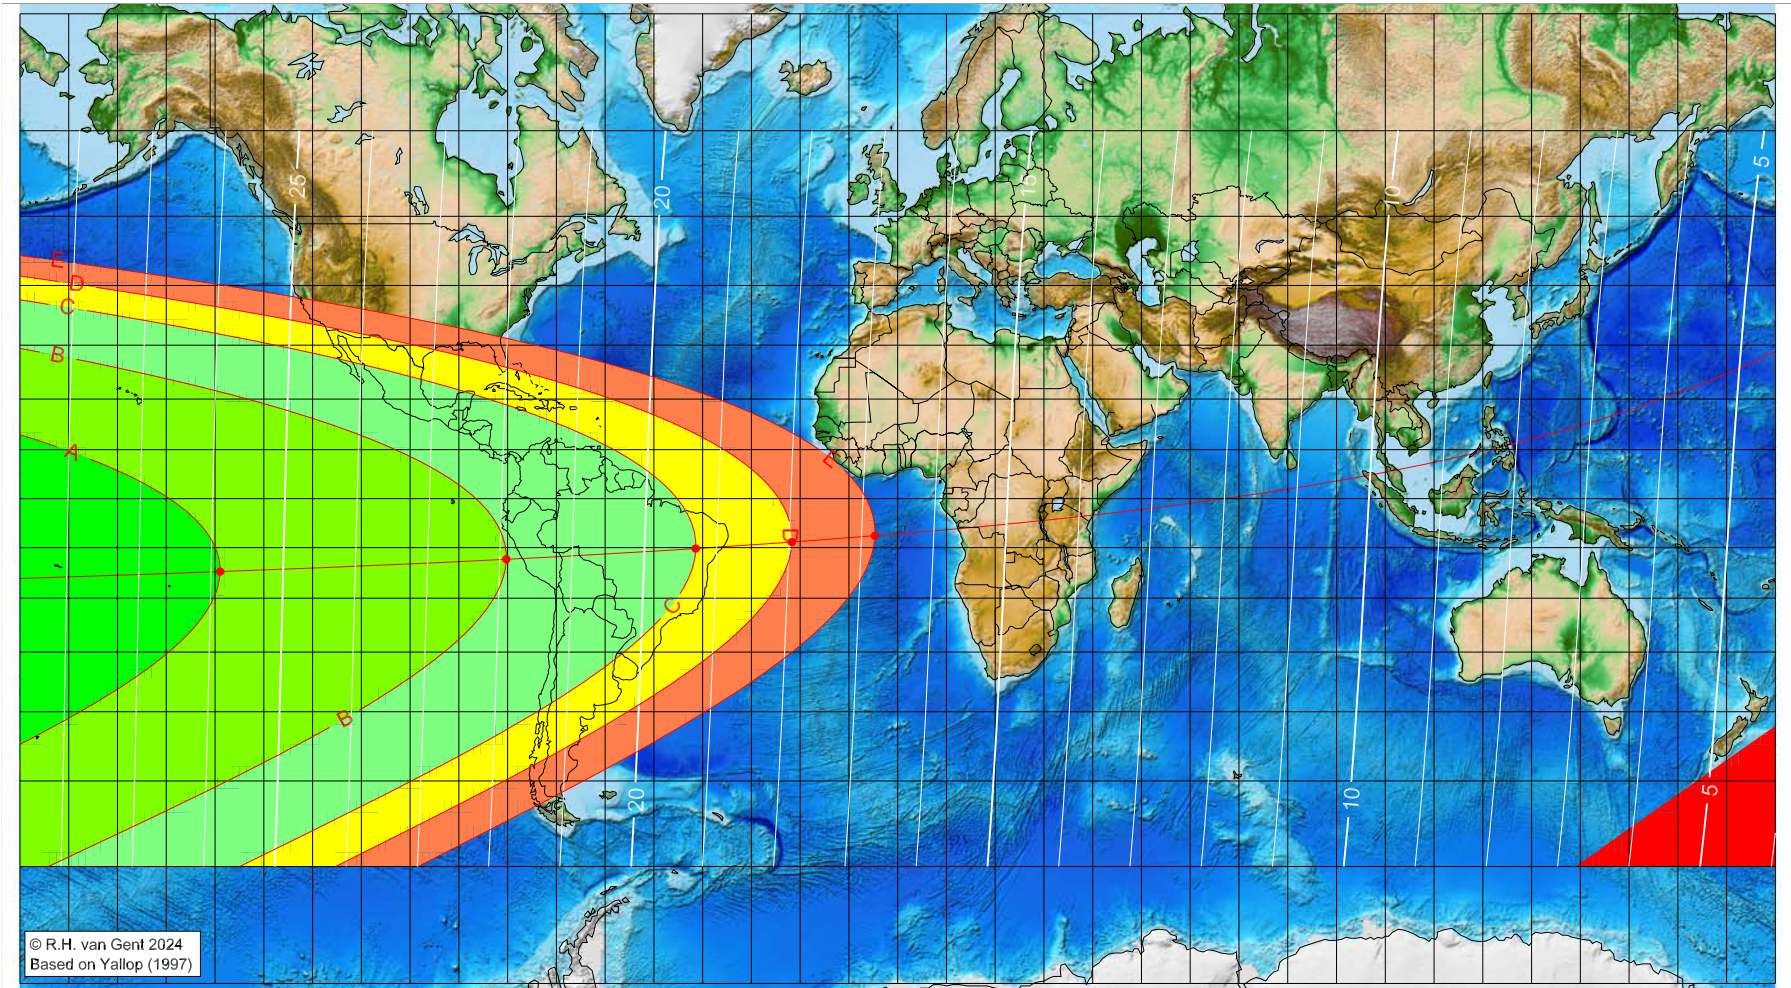

First visibility lunar crescent for Rabīʿ al-Awwal 1445 AH

Global visibility map for 15 September 2023 [Friday]
Day of luni-solar conjunction

Astronomical New Moon: 15 September 2023, 1h 39.7m (UTC)

First visibility (●)

Astronomical (Brown) Lunation Number = 1246

Islamic Lunation Number = 17331

TT – UT [= ΔT] = 1.2 min

Lunar age (in hours) is given for the 'best time',
defined as the moment 4/9ths between sunset
and moonset

More info: <https://webspacescience.uu.nl/~gent0113/>

First visibility lunar crescent for Rabīʿ al-Awwal 1445 AH

Global visibility map for 16 September 2023 [Saturday]
Day after luni-solar conjunction

Astronomical New Moon: 15 September 2023, 1h 39.7m (UTC)

First visibility (•)

Astronomical (Brown) Lunation Number = 1246

Islamic Lunation Number = 17331

TT - UT [= ΔT] = 1.2 min

Lunar age (in hours) is given for the 'best time',
defined as the moment 4/9ths between sunset
and moonset