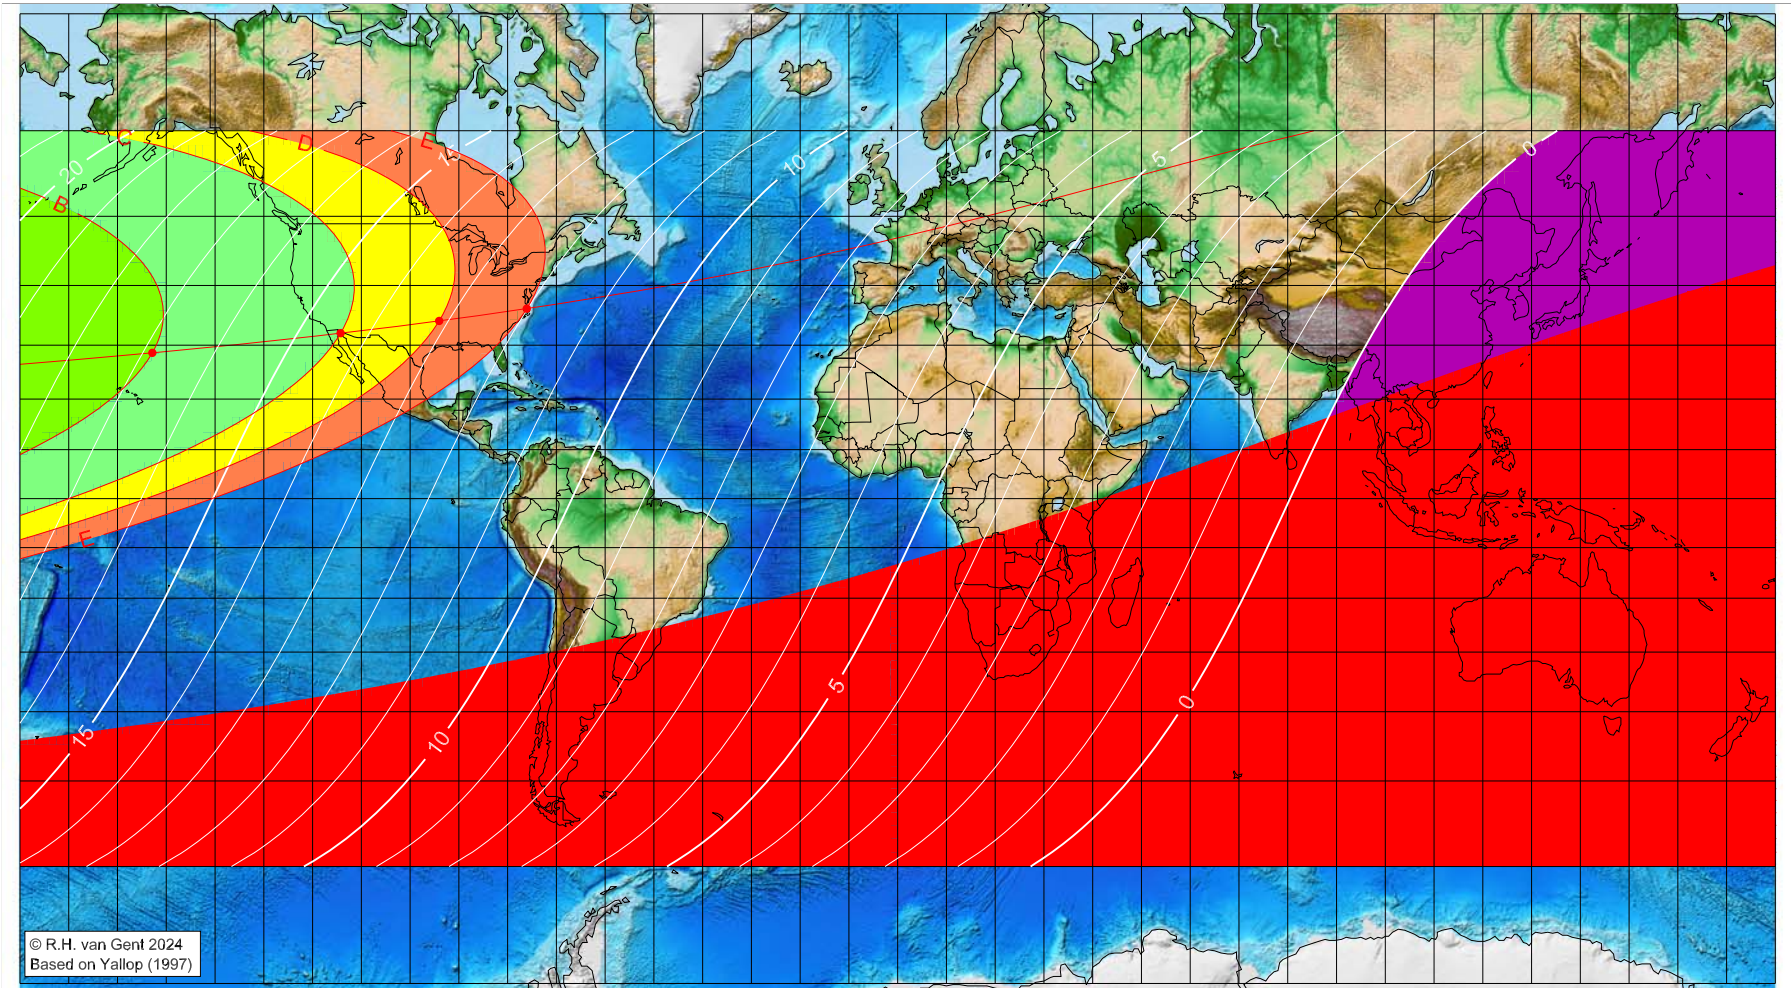

First visibility lunar crescent for Dhu 'l-Hijja 1445 AH

Global visibility map for 6 June 2024 [Thursday]
Day of luni-solar conjunction

© R.H. van Gent 2024
Based on Yallop (1997)

Astronomical New Moon: 6 June 2024, 12h 37.7m (UTC)

First visibility (●)

Longitude (°)	Latitude (°)	Lunar age (h)
-152.86	28.63	16.87
-114.25	32.11	14.40
-94.03	34.21	13.13
-76.06	36.27	12.01

Astronomical (Brown) Lunation Number = 1255
Islamic Lunation Number = 17340
TT - UT [= ΔT] = 1.2 min

- A – easily visible to the unaided eye
- B – visible under perfect atmospheric conditions
- C – visible to the unaided eye after found with optical aid
- D – only visible with binoculars or conventional telescopes
- E – not visible with conventional telescopes
- F – below Danjon limit (7°)

Lunar age (in hours) is given for the 'best time', defined as the moment 4/9ths between sunset and moonset

- moonset before sunset
- before conjunction (astronomical new moon)

More info: <https://webspacescience.uu.nl/~gent0113/>