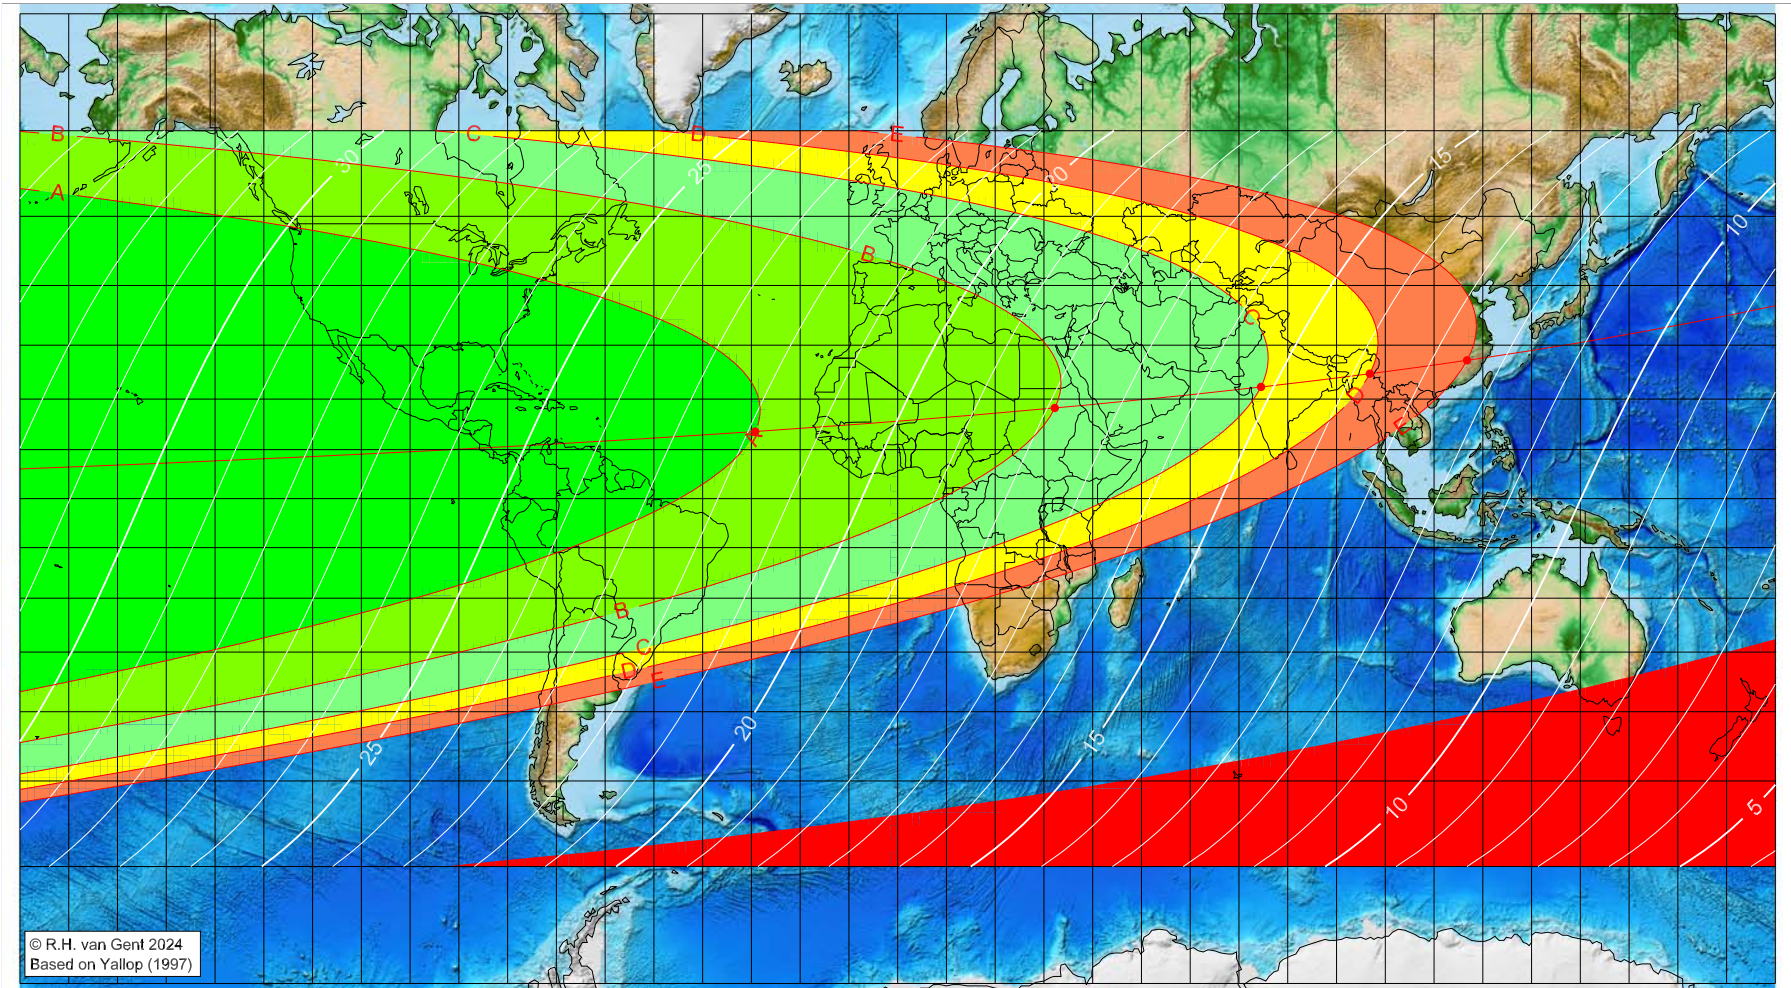

First visibility lunar crescent for Muḥarram 1446 AH

Global visibility map for 6 July 2024 [Saturday]
Day after luni-solar conjunction

Astronomical New Moon: 5 July 2024, 22h 57.3m (UTC)

First visibility (●)

Astronomical (Brown) Lunation Number = 1256

Islamic Lunation Number = 17341

TT - UT [= ΔT] = 1.2 min

Lunar age (in hours) is given for the 'best time',
defined as the moment 4/9ths between sunset
and moonset

- A – easily visible to the unaided eye
- B – visible under perfect atmospheric conditions
- C – visible to the unaided eye after found with optical aid
- D – only visible with binoculars or conventional telescopes
- E – not visible with conventional telescopes
- F – below Danjon limit (7°)

Longitude (°)	Latitude (°)	Lunar age (h)
-29.22	13.63	21.90
32.23	18.27	17.90
74.52	22.32	15.18
96.83	24.81	13.76
116.78	27.27	12.51

■ moonset before sunset

■ before conjunction (astronomical new moon)

More info: <https://webspacescience.uu.nl/~gent0113/>